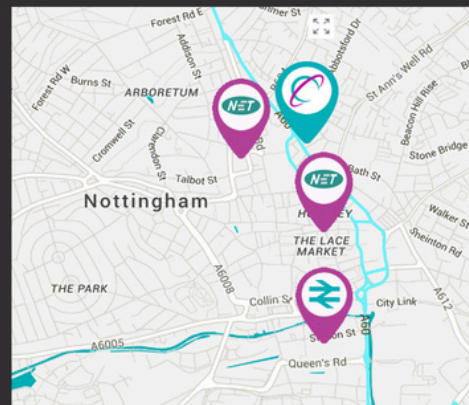

HOW TO FIND US

The Glasshouse, 153-155 Huntingdon Street, Nottingham, NG1 3NL

By Car

Nearest Car Parks

Victoria Centre, Nottingham NG1 3QN

Approx 5 mins walk to Planet Bounce

Curzon Street, NG3 1DG

Approx 5 mins walk to Planet Bounce

By Train or Tram

Nottingham Train Station & Tram Stop

Approx 15-20 min walk

Alternative Tram Stops

Lace Market

Approx 10 mins walk to Planet Bounce

Nottingham Trent University

Approx 12 mins walk to Planet Bounce

Park and Rides are available on the outskirts of the City for access via the Tram service - Queens Drive (South Notts), The Forest (North & Central Notts). For more information visit www.thetram.net

By Bus

TAXI - if you are needing a Taxi for any part of your journey then you can contact one of the following local companies for further information:
DG Cars - 0115 9500500 Nottingham Cars - 0115 9700700 Trent Cars - 0115 9505050