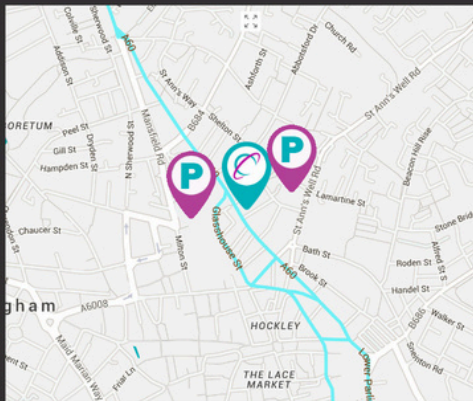

HOW TO FIND US

The Glasshouse, 153-155 Huntingdon Street, Nottingham, NG1 3NL

By Car

Nearest Car Parks

Victoria Centre, Nottingham NG1 3QN

Approx 5 mins walk to Planet Bounce

Curzon Street, NG3 1DG

Approx 5 mins walk to Planet Bounce

By Train or Tram

Nottingham Train Station & Tram Stop

Approx 15-20 min walk

Alternative Tram Stops

Lace Market

Approx 10 mins walk to Planet Bounce

Nottingham Trent University

Approx 12 mins walk to Planet Bounce

Park and Rides are available on the outskirts of the City for access via the Tram service - Queens Drive (South Notts), The Forest (North & Central Notts). For more information visit www.thetram.net

By Bus

Nottingham Bus Station

Broadmarsh Bus Stn, Nottingham NG1 7LS

Approx 15-20 min walk to Planet Bounce

City Bus Routes

Looking to plan a visit by other city bus routes?

Head to www.nctx.co.uk/

where you can plan your journey