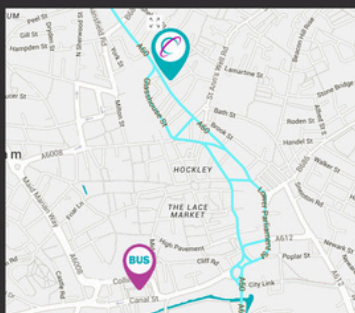

HOW TO FIND US

The Glasshouse, 153-155 Huntingdon Street, Nottingham, NG1 3NL

By Car

Nearest Car Parks

Victoria Centre, Nottingham NG1 3QN

Approx 5 mins walk to Planet Bounce

Curzon Street, NG3 1DG

Approx 5 mins walk to Planet Bounce

By Train or Tram

Nottingham Train Station & Tram Stop

Approx 15-20 min walk

Alternative Tram Stops

Lace Market

Approx 10 mins walk to Planet Bounce

Nottingham Trent University

Approx 12 mins walk to Planet Bounce

Park and Rides are available on the outskirts of the City for access via the Tram service - Queens Drive (South Notts), The Forest (North & Central Notts). For more information visit www.thetram.net

By Bus

Nottingham Bus Station

Broadmarsh Bus Stn, Nottingham NG1 7LS

Approx 15-20 min walk to Planet Bounce

City Bus Routes

Looking to plan a visit by other city bus routes?

Head to www.nctx.co.uk/

where you can plan your journey